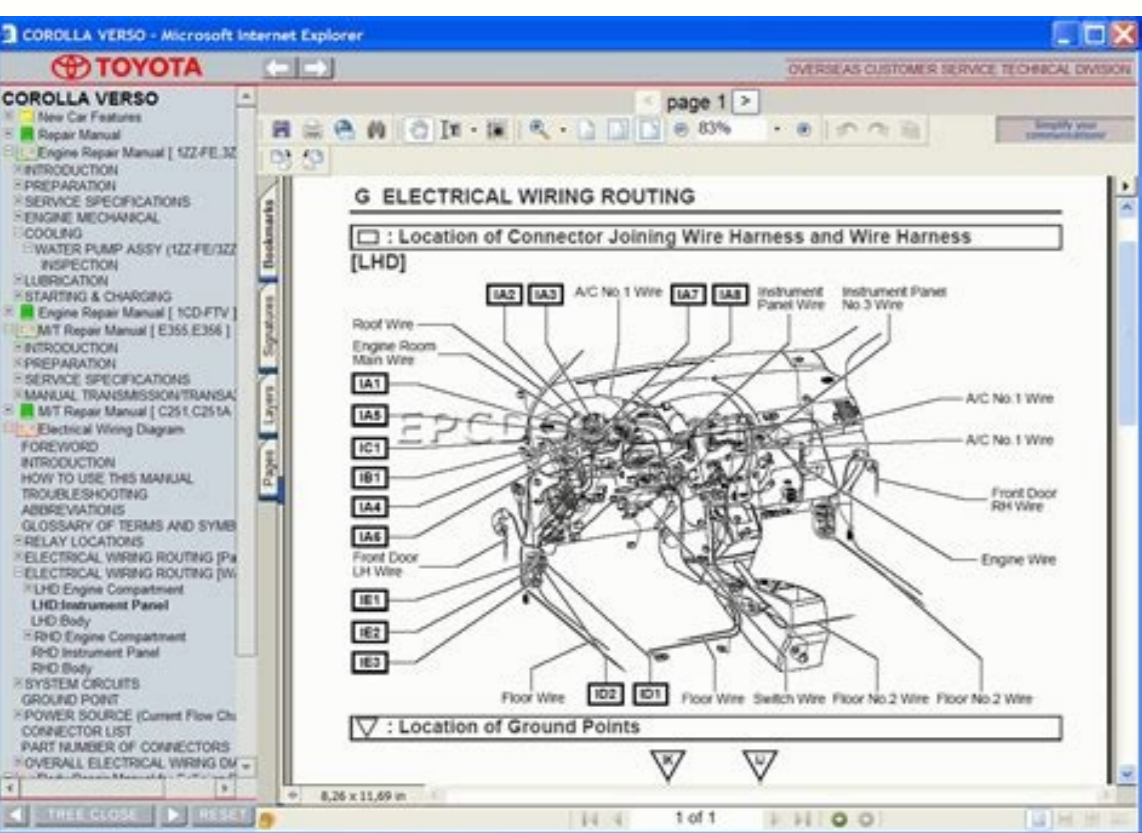

Pictorial Index	Search by illustration
For safety and security	Make sure to read through them
Fuel cell system	Fuel cell vehicle characteristics, precautions, etc.
Instrument cluster	How to read the gauges and meters, the validity of warning lights and indicators, etc.
Operation of each component	Opening and closing the doors and windows, adjustment before driving, etc.
Driving	Operations and advice which are necessary for driving
Interior features	Usage of the interior features, etc.
Maintenance and care	Caring for your vehicle and maintenance procedures
When trouble arises	What to do in case of malfunction or emergency

Toyota.ca manuals.

Smarter and safer. The innovative Toyota Safety Sense 2 system takes driver assistance to the next level. It uses 22 sensors strategically placed around the vehicle to anticipate potential hazards and alert you to them so that you can respond right away - helping to keep everyone in the car, and those around you, more secure.