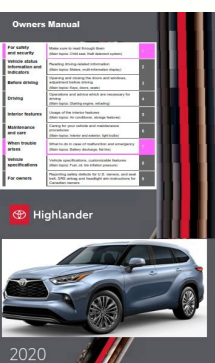

Toyota.ca manuals.

Smarter and safer. The innovative Toyota Safety Sense 2 system takes driver assistance to the next level. It uses 22 sensors strategically placed around the vehicle to anticipate potential hazards and alert you to them so that you can respond right away - helping to keep everyone in the car, and those around you, more secure.